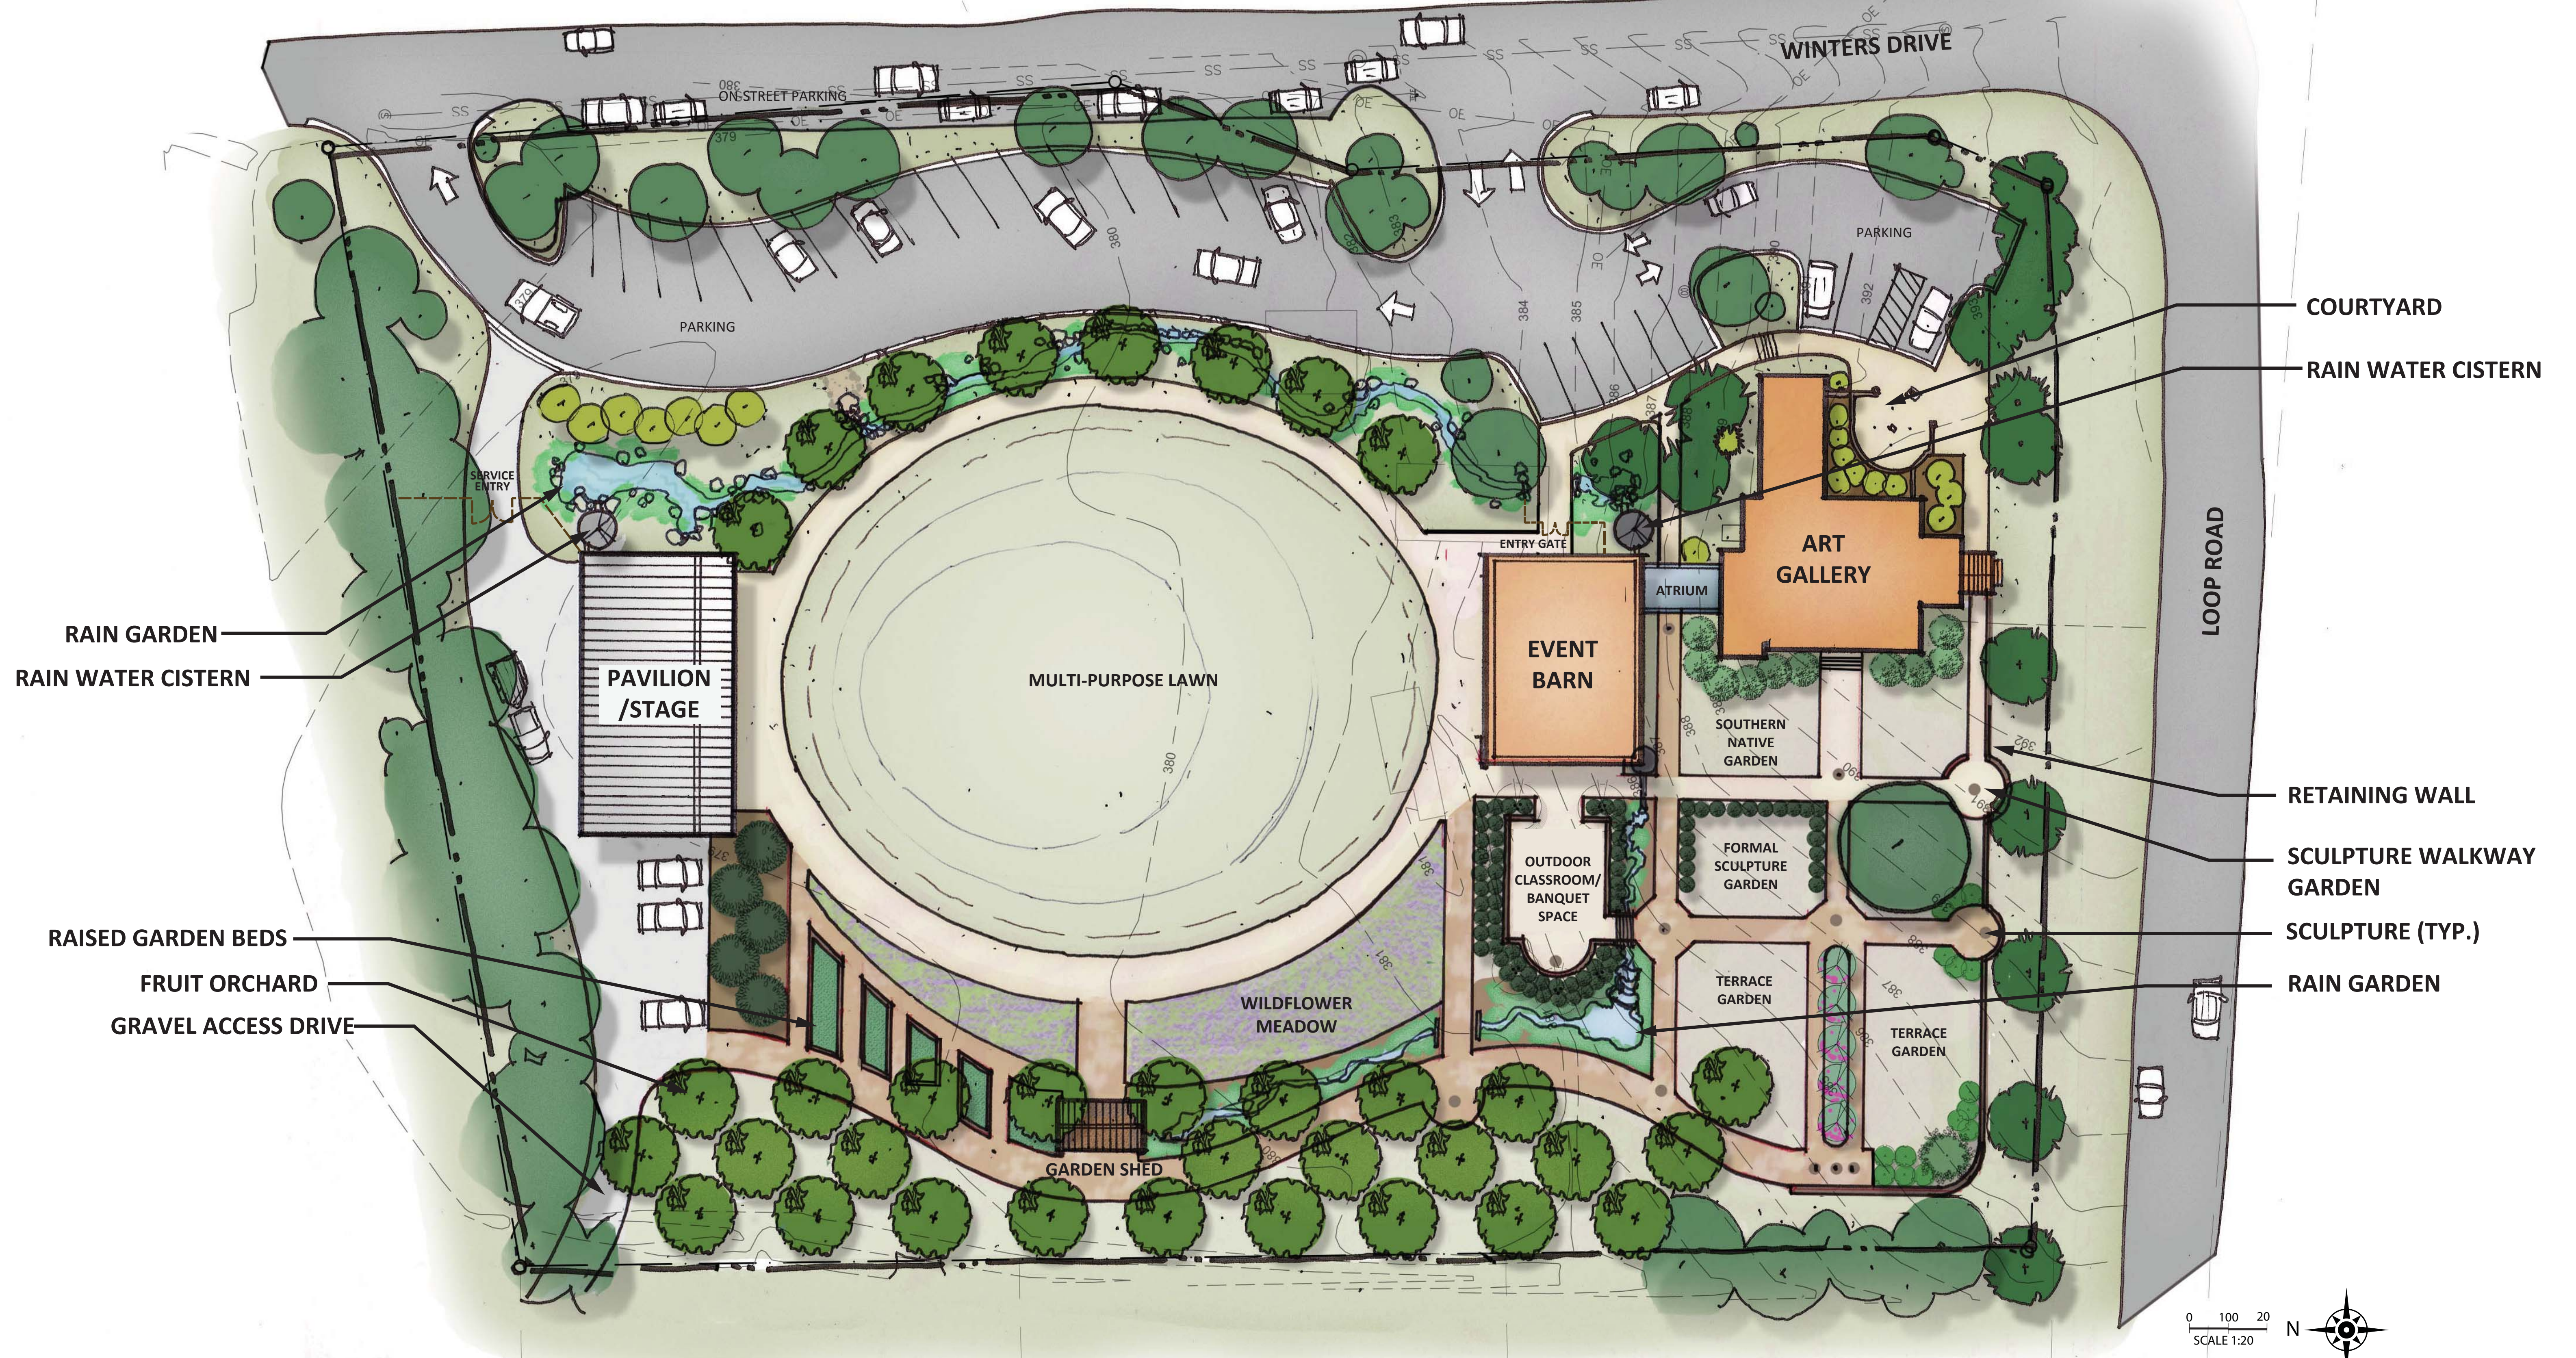

A MASTER PLAN FOR SASSAFRAS PARK

RAIN GARDEN
RAIN WATER CISTERN

RAISED GARDEN BEDS
FRUIT ORCHARD
GRAVEL ACCESS DRIVE

COURTYARD
RAIN WATER CISTERN

RETAINING WALL
SCULPTURE WALKWAY GARDEN
SCULPTURE (TYP.)
RAIN GARDEN

04/13/2016

sassafRAS
center for arts and environment